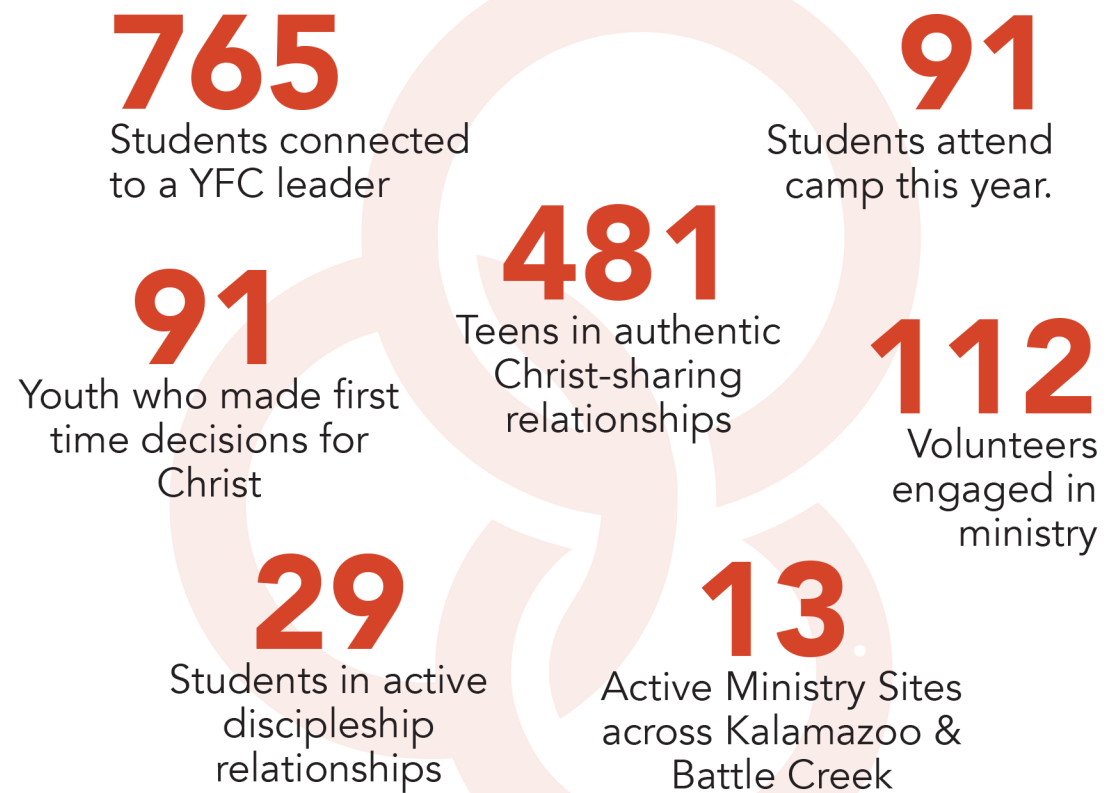

THIS IS WHAT YOUR PARTNERSHIP MAKES POSSIBLE: